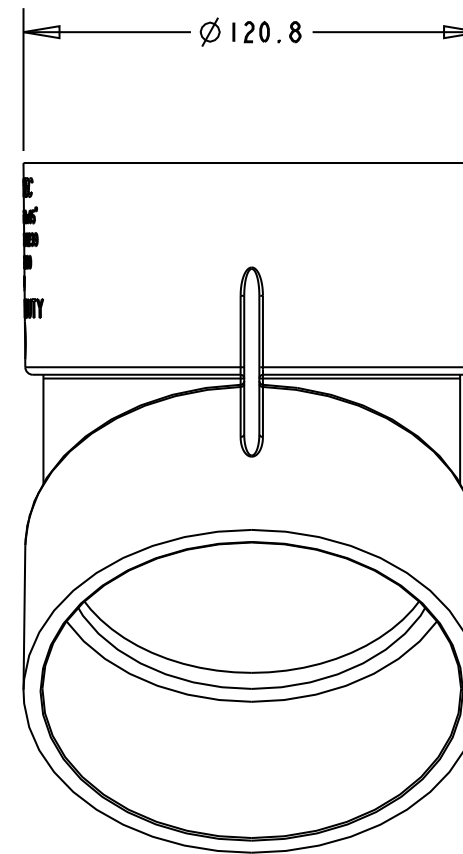

PLASTEC
INNOVATIVE PLUMBING SOLUTIONS

2-4 Enterprise Street
Caloundra QLD 4551 Australia

www.plastec.com.au

Tel: 61 7 5413 4444
Fax: 61 7 5491 8918

19334

PLASTEC
INNOVATIVE PLUMBING SOLUTIONS

2-4 Enterprise Street
Caloundra QLD 4551 Australia