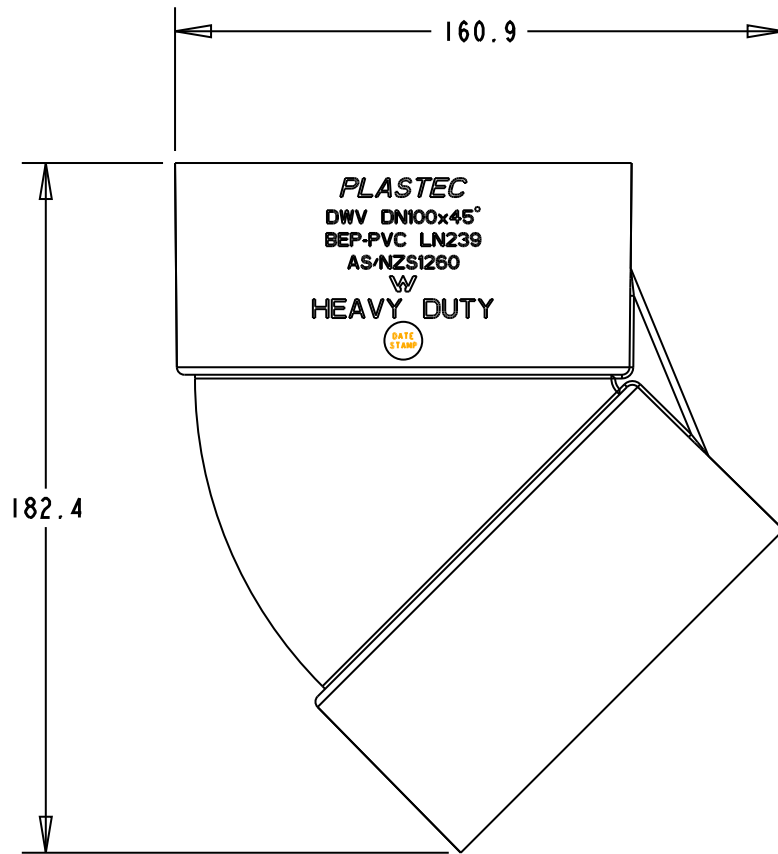

PLASTEC
INNOVATIVE PLUMBING SOLUTIONS

2-4 Enterprise Street
Caloundra QLD 4551 Australia

www.plastec.com.au

Tel: 61 7 5413 4444
Fax: 61 7 5491 8918

19334

PLASTEC
INNOVATIVE PLUMBING SOLUTIONS

2-4 Enterprise Street
Caloundra QLD 4551 Australia