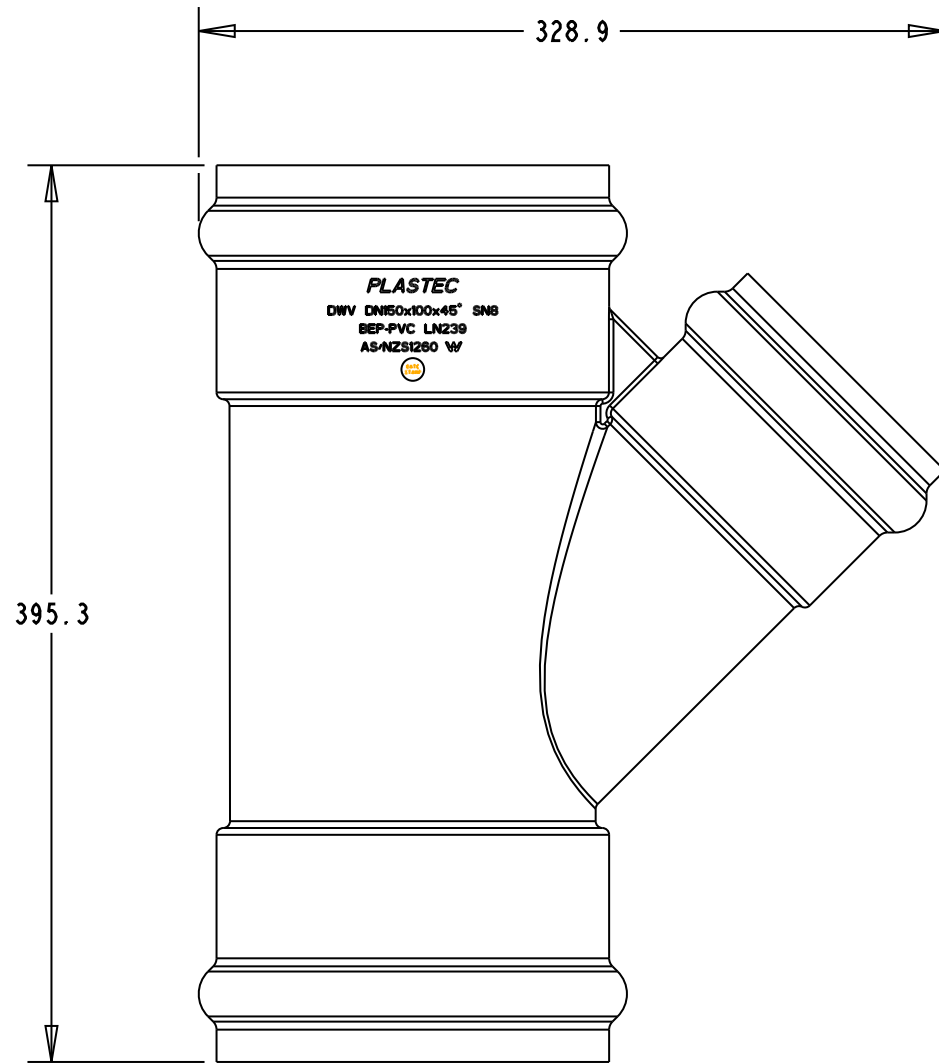

PLASTEC
INNOVATIVE PLUMBING SOLUTIONS

2-4 Enterprise Street
Caloundra QLD 4551 Australia

www.plastec.com.au

Tel: 61 7 5413 4444
Fax: 61 7 5491 8918

19444

PLASTEC
INNOVATIVE PLUMBING SOLUTIONS

2-4 Enterprise Street
Caloundra QLD 4551 Australia