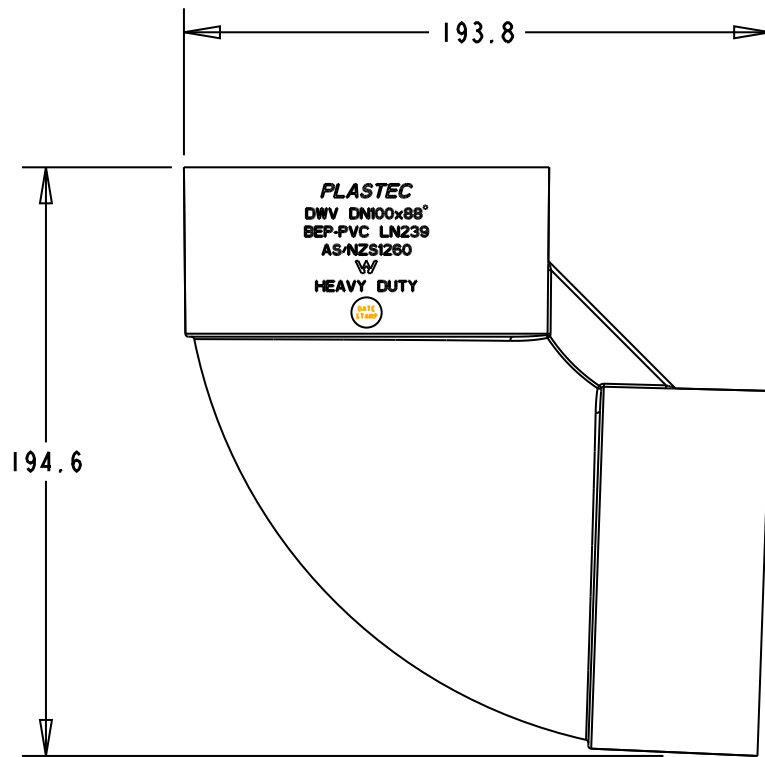

PLASTEC
INNOVATIVE PLUMBING SOLUTIONS

2-4 Enterprise Street
Caloundra QLD 4551 Australia

www.plastec.com.au

Tel: 61 7 5413 4444
Fax: 61 7 5491 8918

19335

PLASTEC
INNOVATIVE PLUMBING SOLUTIONS

2-4 Enterprise Street
Caloundra QLD 4551 Australia