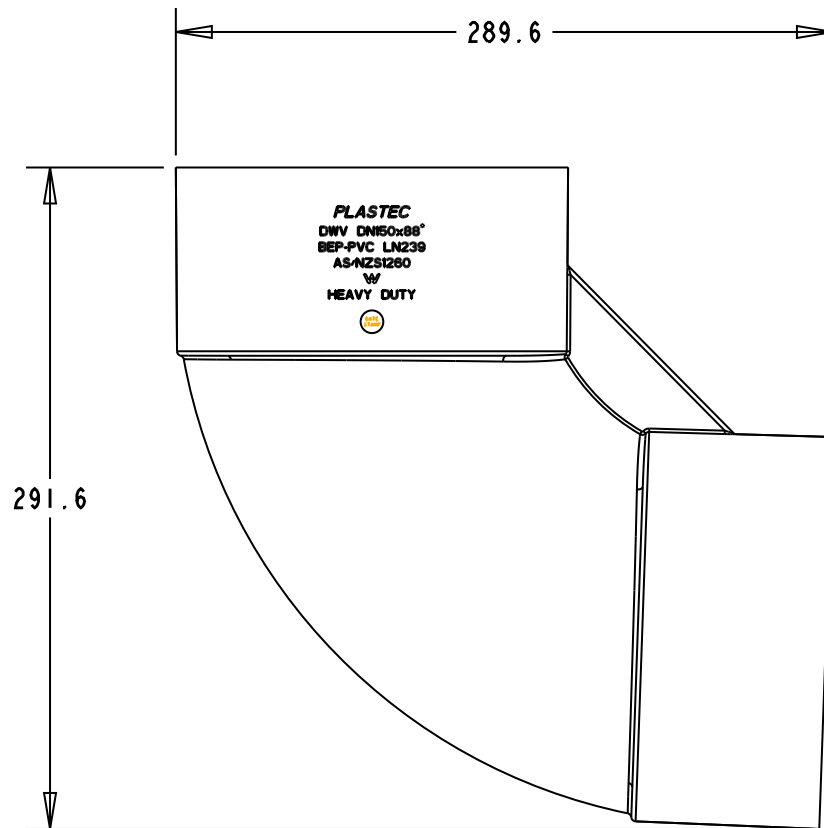

PLASTEC
INNOVATIVE PLUMBING SOLUTIONS

2-4 Enterprise Street
Caloundra QLD 4551 Australia

www.plastec.com.au

Tel: 61 7 5413 4444
Fax: 61 7 5491 8918

19332

PLASTEC
 INNOVATIVE PLUMBING SOLUTIONS

2-4 Enterprise Street
 Caloundra QLD 4551 Australia